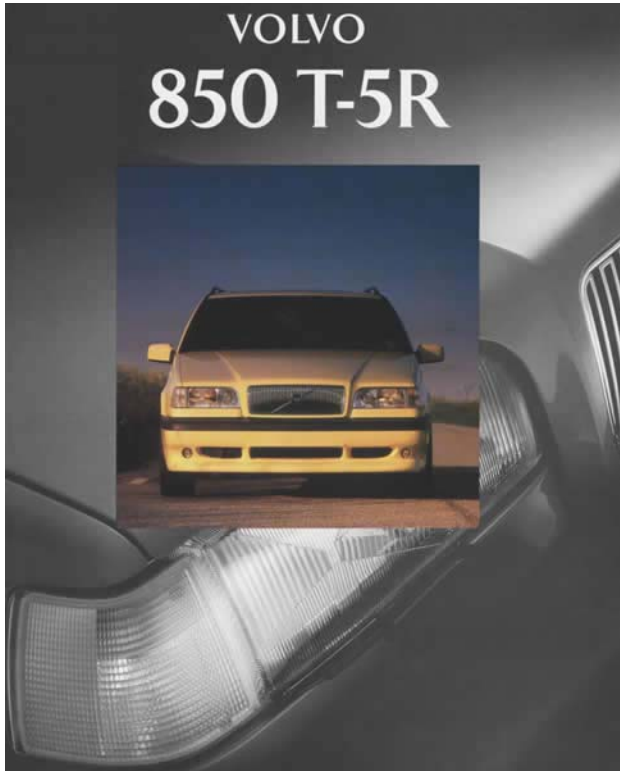

Original Brochure 850 T-5R included in sale

Introducing the Volvo 850 T-5R – a car that meets all expectations.